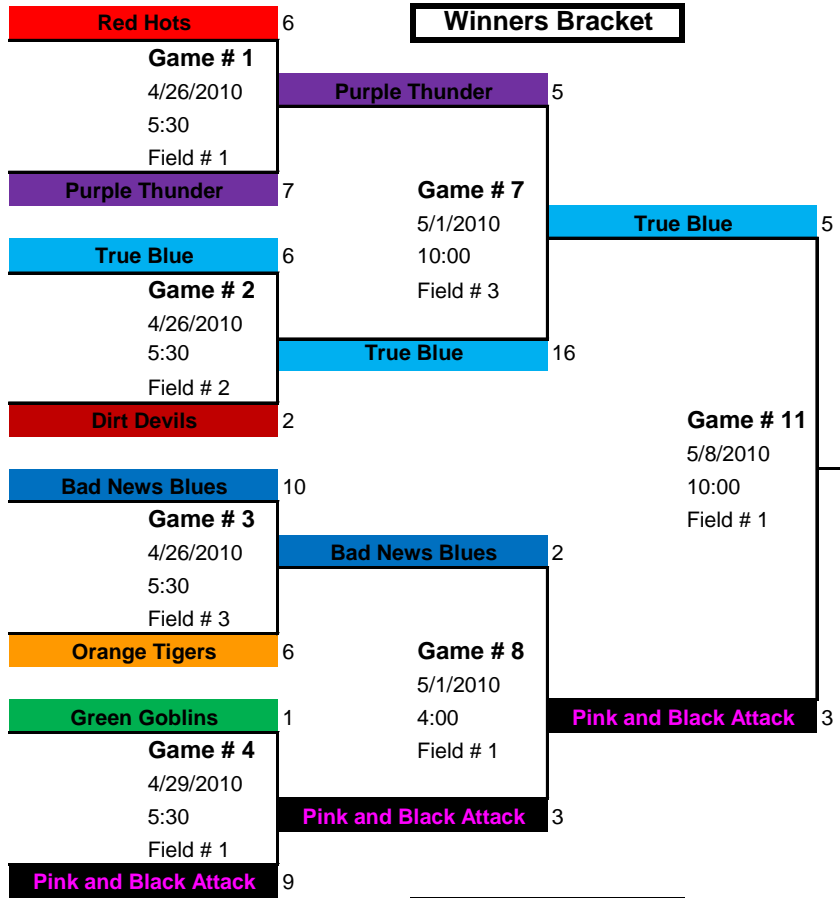

TORRANCE GIRLS SOFTBALL

DOUBLE ELIMINATION TOURNAMENT

8 & Under Division

4/26/10 Thru 5/14/10

Winners Bracket

Losers Bracket

Loser 14 IF 1st Loss