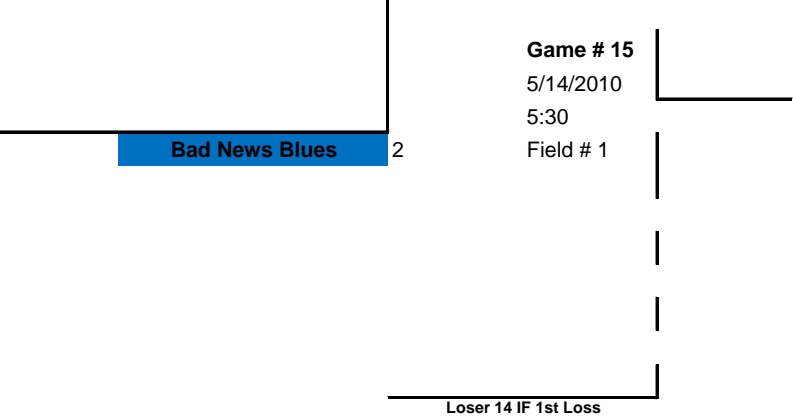

TORRANCE GIRLS SOFTBALL

DOUBLE ELIMINATION TOURNAMENT

8 & Under Division

4/26/10 Thru 5/14/10

Winners Bracket

Losers Bracket

Loser 14 IF 1st Loss